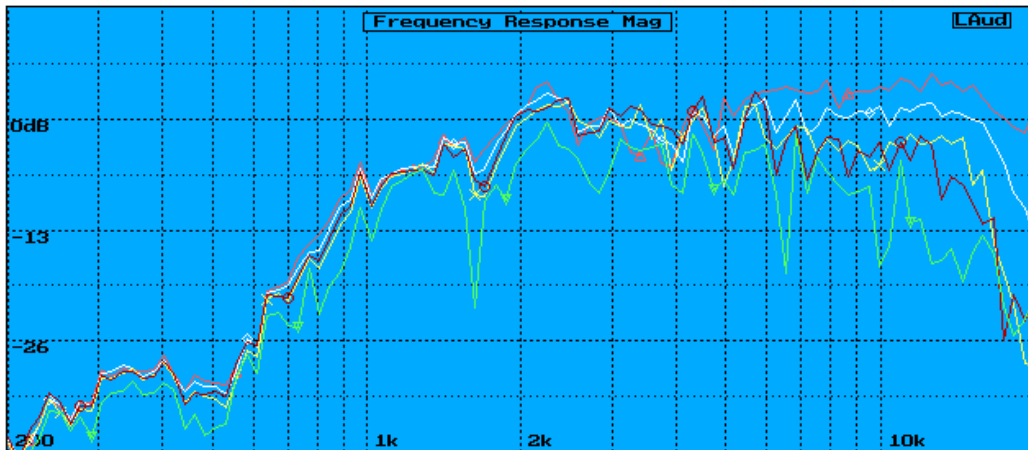

## TBI TWEP51 HDSS HIGH PERFORMANCE CAR TWEETER

printed: 21:02:52 10/27/2007

Liberty Audiosuite

TWEP51 vehicle tweeter on axis mic@ 6"	△ (memory trace):
TWEP51 vehicle tweeter mic@ 6" 20 degrees off axis	◇ (file) TWEP5120:
TWEP51 vehicle tweeter mic@6" 30 degrees off axis	× (file) TWEP5130:
TWEP51 vehicle tweeter mic@6" 45 degrees off axis	○ (file) TWEP5145:
TWEP51 vehicle tweeter mic@6" 90 degrees off axis	▽ (file) TWEP5190:

## TYPICAL HIGH PERFORMANCE CAR TWEETER

printed: 20:03:31 10/27/2007

Liberty Audiosuite

one inch dome tweeter no ETL on axis	△ (memory trace):
one inch dome tweeter no ETL 20 degrees	◇ (file) 1INDOME2:
one inch dome tweeter no ETL 30 degrees	× (file) 1INDOME3:
one inch dome tweeter no ETL 45 degrees	○ (file) 1INDOME4:
one inch dome tweeter no ETL 90 degrees	▽ (file) 1INDOME9: