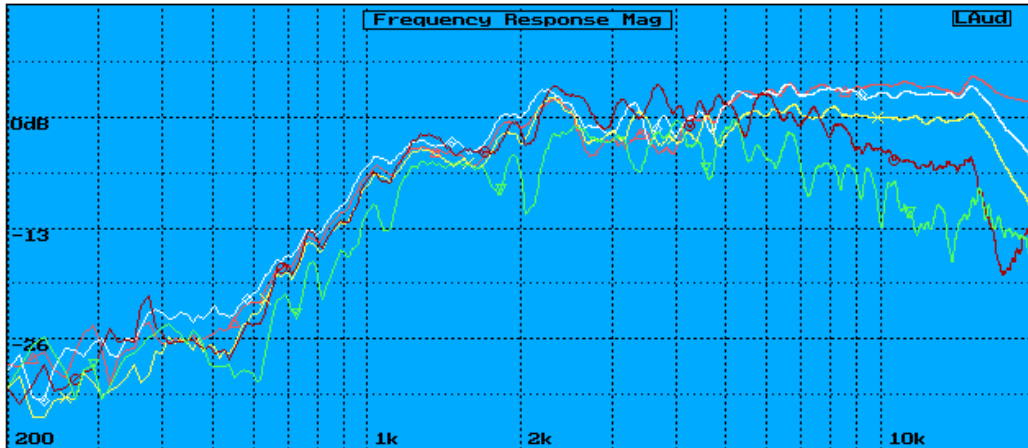

## TBI TWEP51 HDSS HIGH PERFORMANCE CAR TWEETER

printed: 21:02:52 10/27/2007

Liberty Audiosuite

TWEP51 vehicle tweeter on axis mic@ 6"	△ (memory trace):
TWEP51 vehicle tweeter mic@ 6" 20 degrees off axis	◇ (file) TWEP5120:
TWEP51 vehicle tweeter mic@6" 30 degrees off axis	× (file) TWEP5130:
TWEP51 vehicle tweeter mic@6" 45 degrees off axis	○ (file) TWEP5145:
TWEP51 vehicle tweeter mic@6" 90 degrees off axis	▽ (file) TWEP5190:

## TYPICAL HIGH PERFORMANCE CAR TWEETER

printed: 20:03:31 10/27/2007

Liberty Audiosuite

one inch dome tweeter no ETL on axis	△ (memory trace):
one inch dome tweeter no ETL 20 degrees	◇ (file) 1INDOME2:
one inch dome tweeter no ETL 30 degrees	× (file) 1INDOME3:
one inch dome tweeter no ETL 45 degrees	○ (file) 1INDOME4:
one inch dome tweeter no ETL 90 degrees	▽ (file) 1INDOME9: